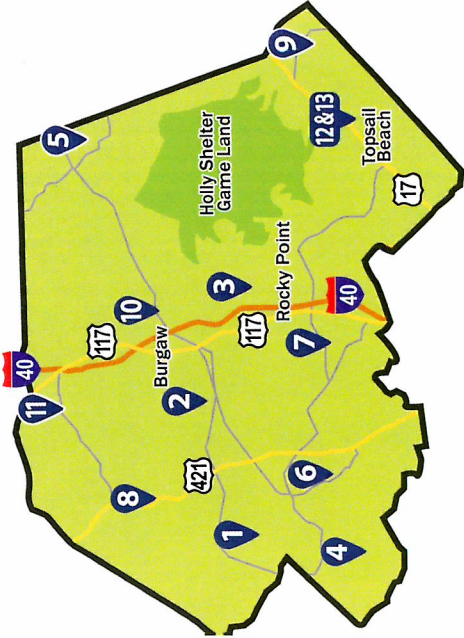

RECYCLING IN PENDER COUNTY IS EASY!

Designed for residents of Pender county, this brochure is an easy reference guide on the County's Solid Waste services. Learning how to properly prepare your recyclables and dispose of other special wastes will ensure efficient convenience site collection!

Always be sure to display your solid waste sticker or you will not be permitted to use the facilities. Solid waste stickers are only issued to Pender County residents living in the unincorporated areas of the county. County residents who live in the incorporated areas of the county must use their respective towns' municipal solid waste services for proper waste disposal.

All commercial non-recyclable waste may be taken to the Hampstead Transfer Station for disposal. All commercial recyclables must be recycled through a commercial recycling contract with a private hauler and cannot be taken to the Convenience Sites or the Hampstead Transfer Station.

Use this map to find your nearest convenience site