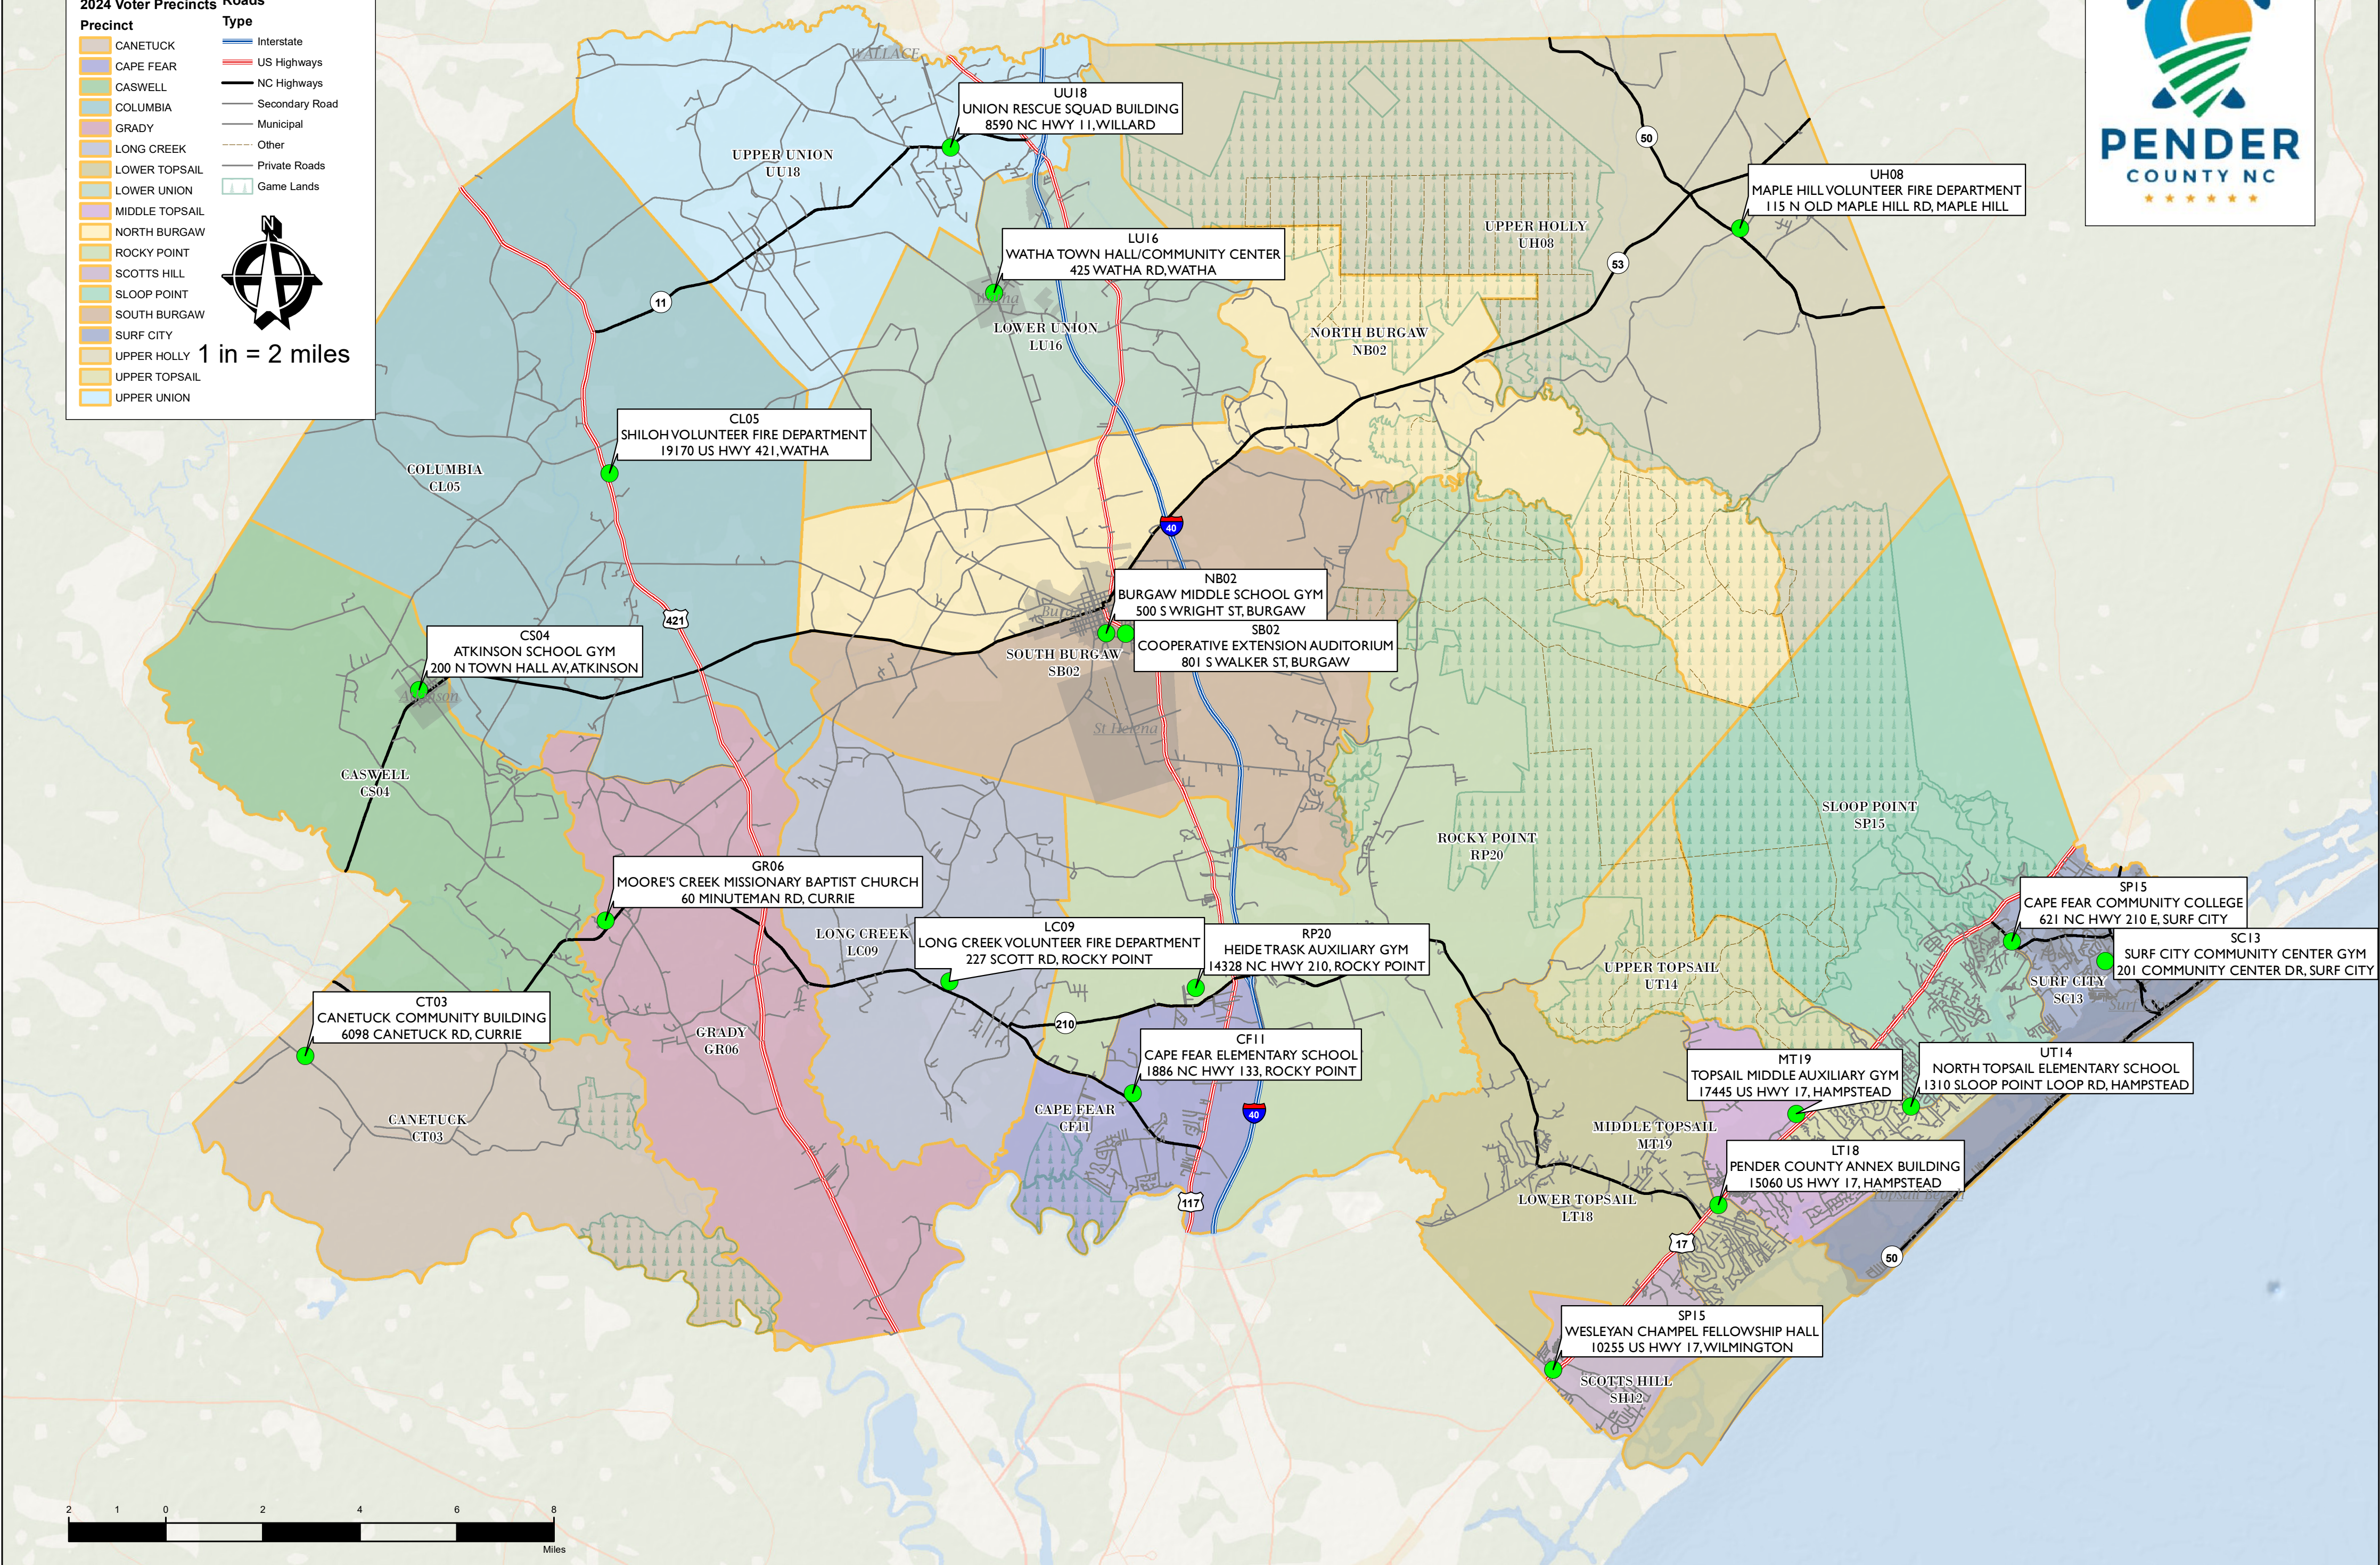

2024 Pender County Voting Precincts

Legend

Polling Locations
● Polling Locations

2024 Voter Precincts

Precinct

- CANETUCK
- CAPE FEAR
- CASWELL
- COLUMBIA
- GRADY
- LONG CREEK
- LOWER TOPSAIL
- LOWER UNION
- MIDDLE TOPSAIL
- NORTH BURGAW
- ROCKY POINT
- SCOTTS HILL
- SLOOP POINT
- SOUTH BURGAW
- SURF CITY
- UPPER HOLLY
- UPPER TOPSAIL
- UPPER UNION

Roads

Type

- Interstate
- US Highways
- NC Highways
- Secondary Road
- Municipal
- Other
- Private Roads
- Game Lands

Municipal Boundaries
 Municipal Boundaries

Scale:
 1 in = 2 miles

Esri, Garmin, GEBCO, NOAA NGDC, and other contributors