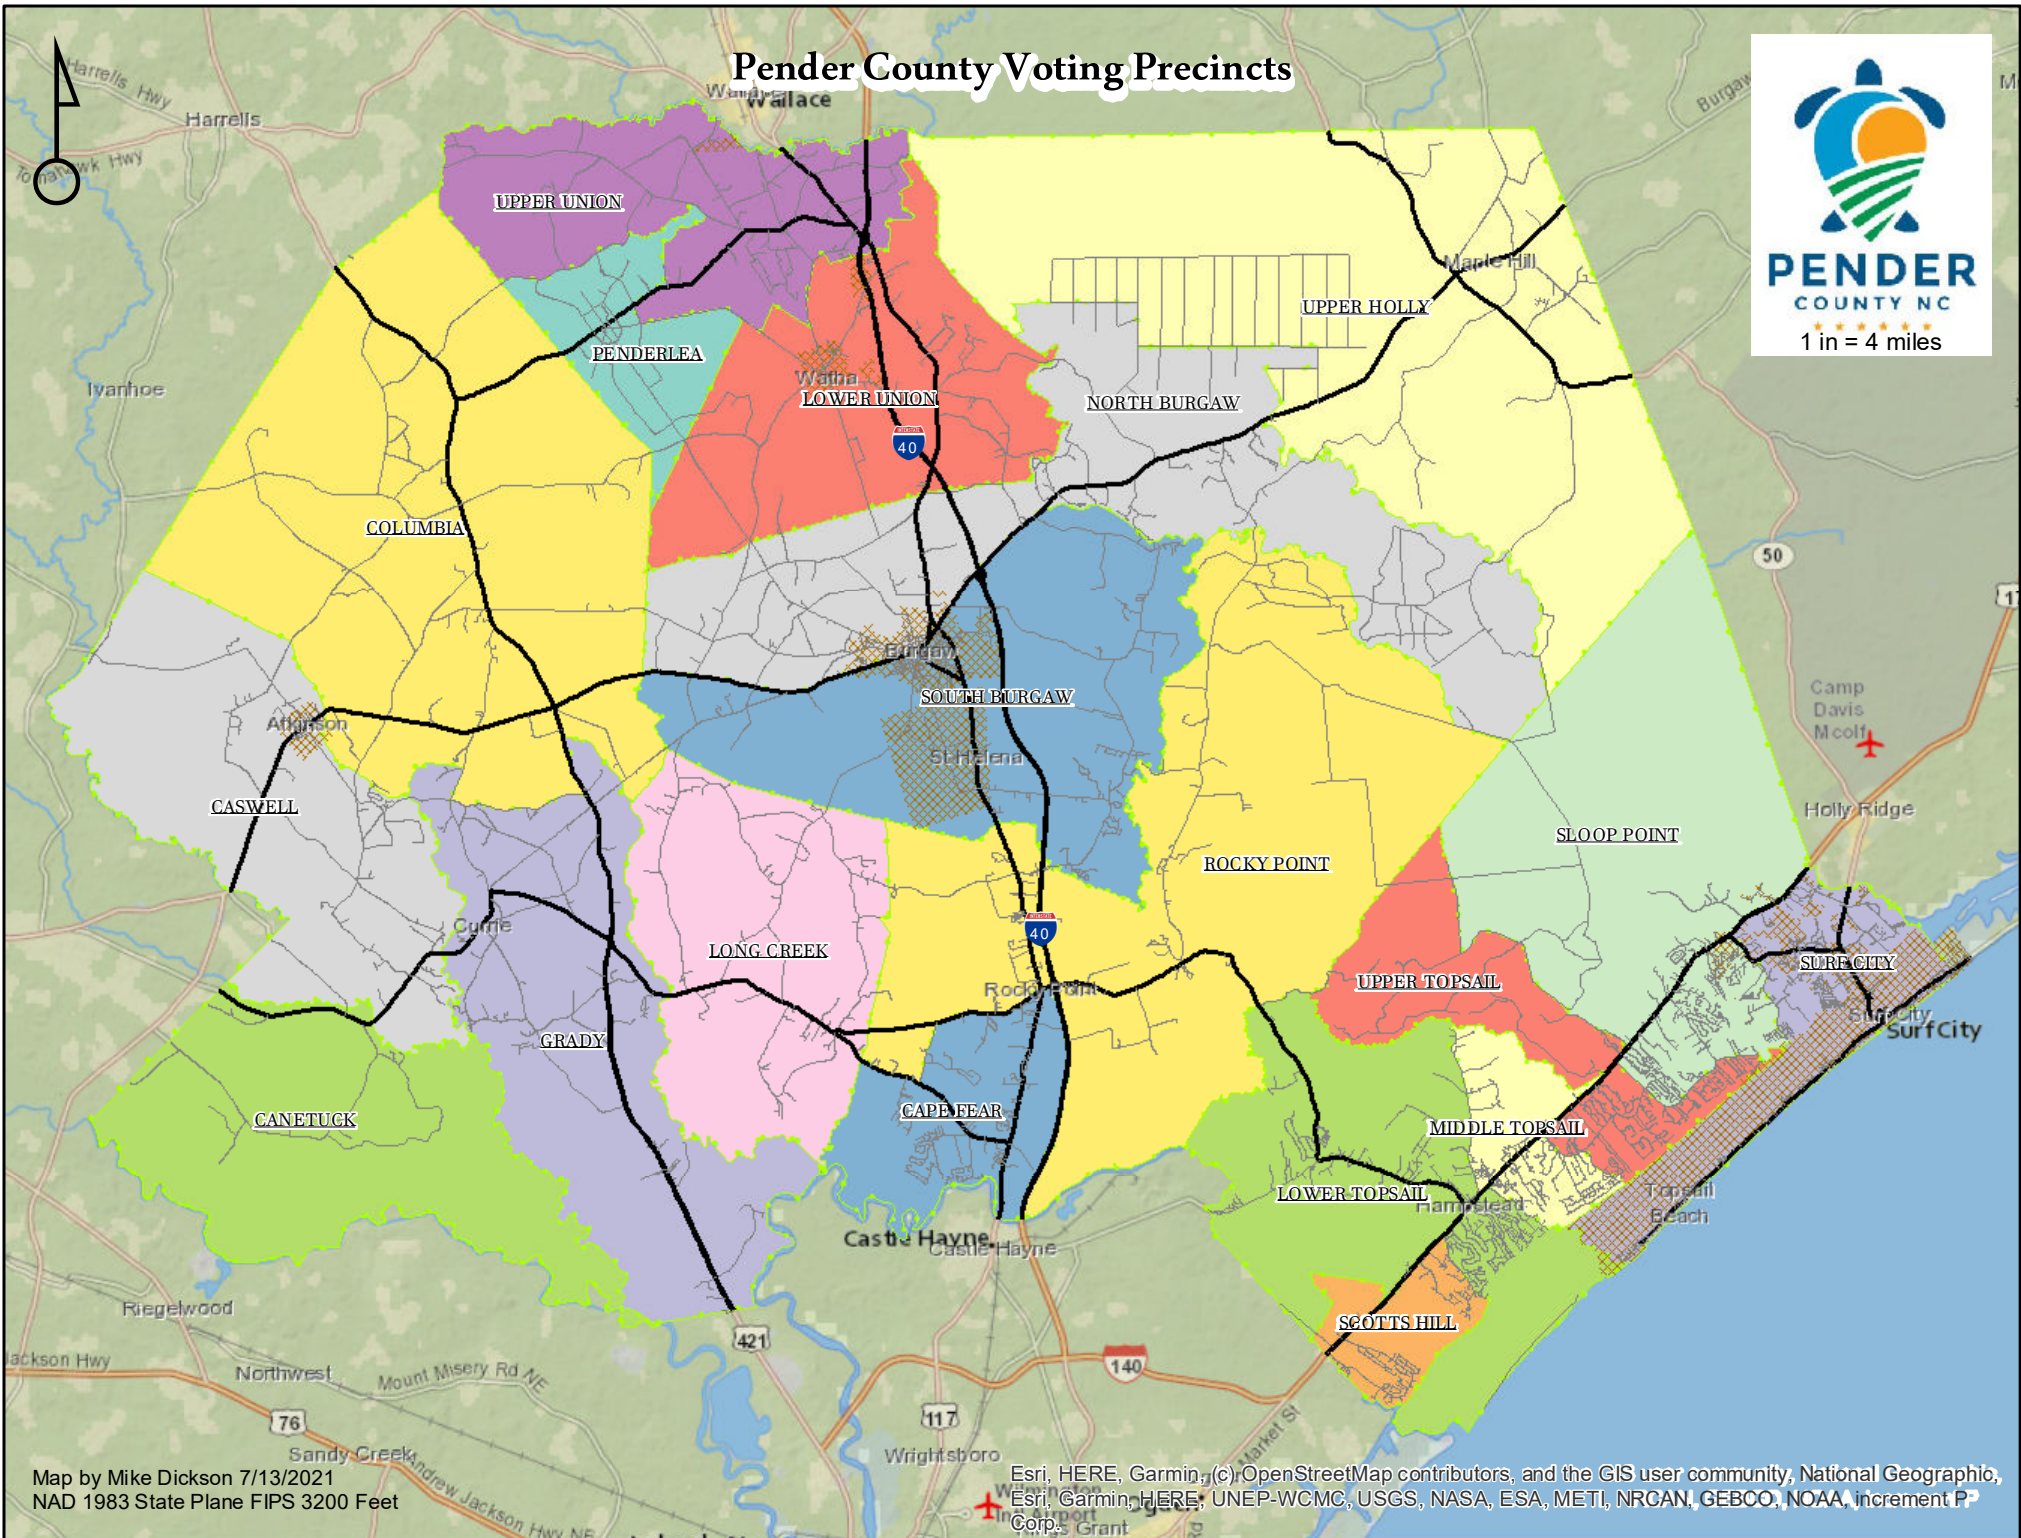

Pender County Voting Precincts

Map by Mike Dickson 7/13/2021
NAD 1983 State Plane FIPS 3200 Feet

Esri, HERE, Garmin, (c) OpenStreetMap contributors, and the GIS user community, National Geographic, Esri, Garmin, HERE, UNEP-WCMC, USGS, NASA, ESA, METI, NRCAN, GEBCO, NOAA, increment P Corp., and the GIS user community